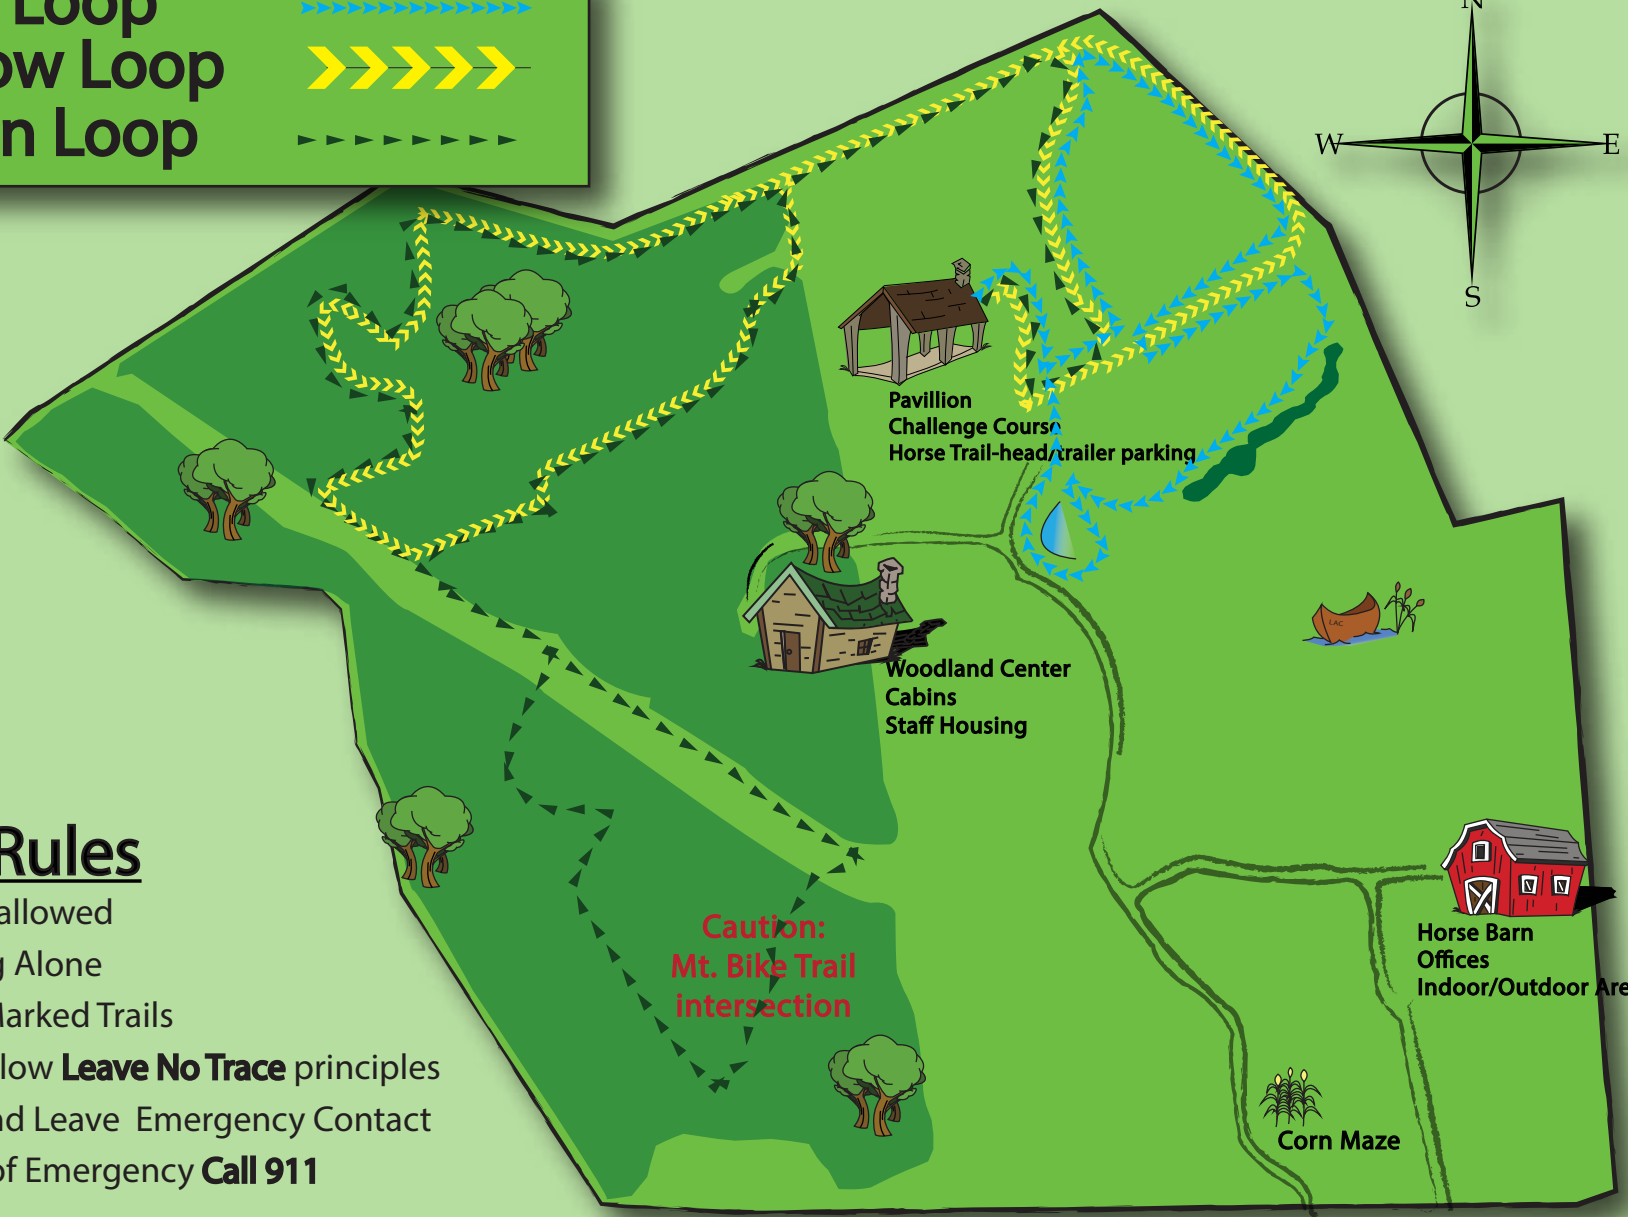

Blue Loop 
Yellow Loop 
Green Loop 

Trail Rules

- No** Dogs allowed
- No** Riding Alone
- Stay on Marked Trails
- Please follow **Leave No Trace** principles
- Sign in** and Leave Emergency Contact
- In Event of Emergency **Call 911**